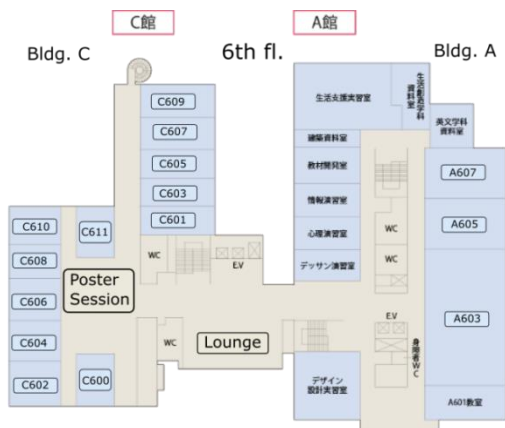

Site Information

【Hokusei Gakuen University Campus】

- The original images are from Hokusei Gakuen University's campus guide web at: (http://cgw.hokusei.ac.jp/campusmap/building_abc/)