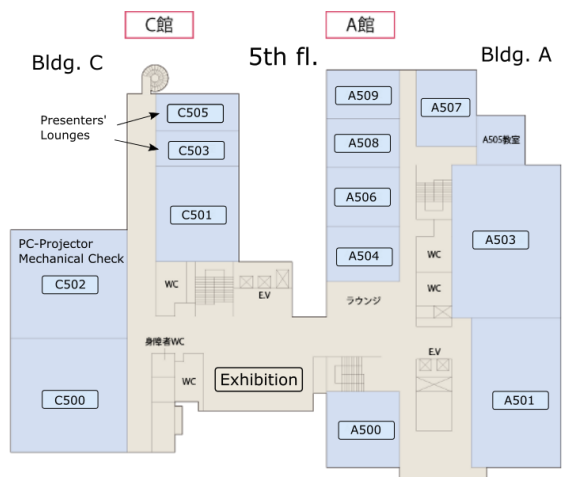

Site Information

【Hokusei Gakuen University Campus】

- The original images are from Hokusei Gakuen University's campus guide web at: (http://cgw.hokusei.ac.jp/campusmap/building_abc/)