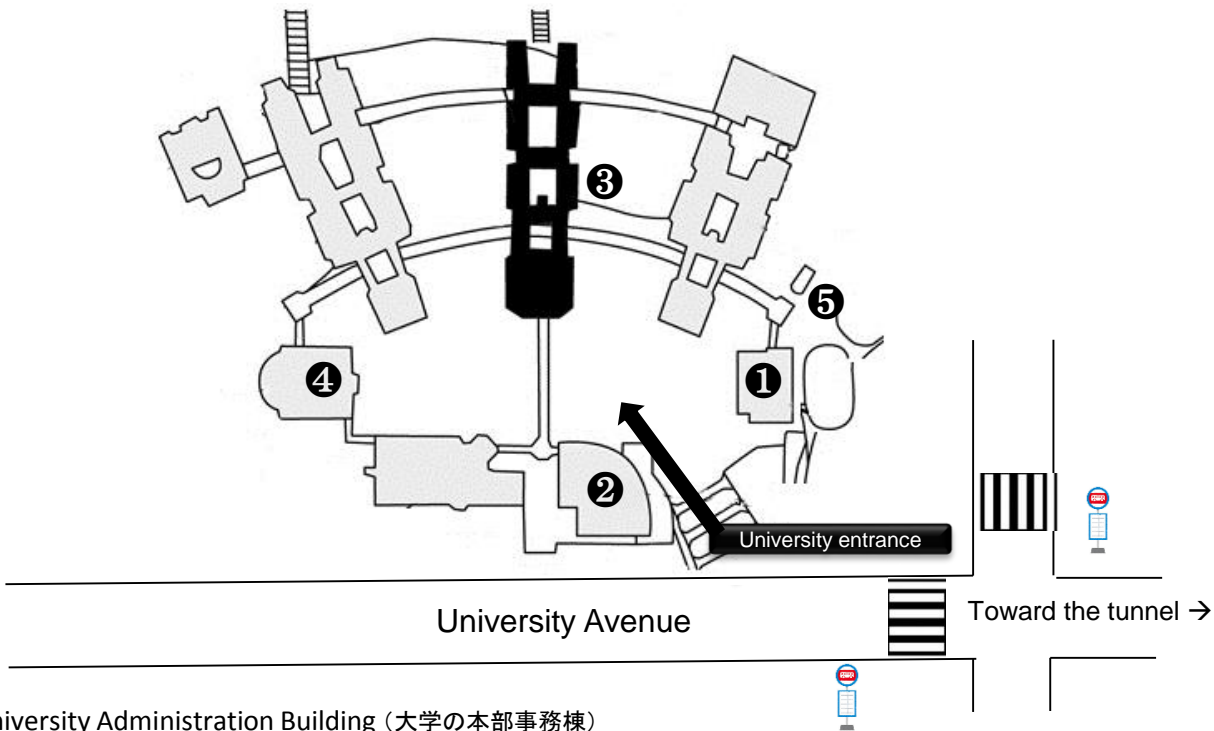

# Site Information

広島市立大学キャンパスマップ

Campus map of Hiroshima City University

- ① University Administration Building (大学の本部事務棟)
- ② Auditorium (講堂) → **Registration**, opening ceremony, plenary, & special symposia
- ③ Building of The Faculty of International Studies(国際学部棟) → **Concurrent sessions, workshops, & poster sessions**
- ④ Student Union (学生会館) → Convention Party (6:30 pm, Aug. 29)
- ⑤ Visitors' Parking (外来者駐車場)

## ② Auditorium (講堂)

## ④ Student Union (学生会館)

**3** Building of The Faculty of International Studies (国際学部棟)