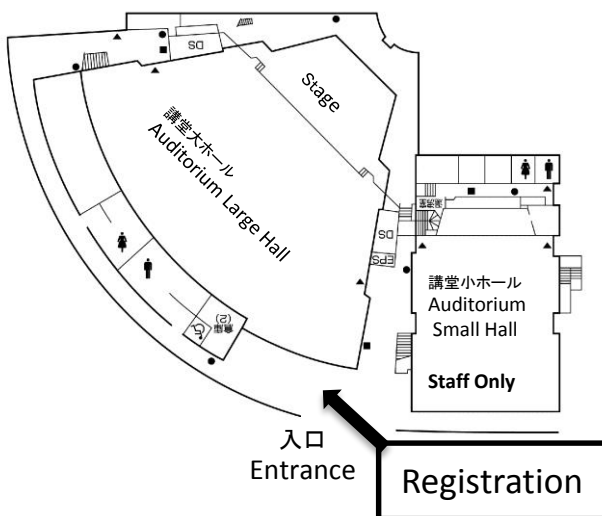

# Site Information

広島市立大学キャンパスマップ

Campus map of Hiroshima City University

- ① University Administration Building (大学の本部事務棟)
- ② Auditorium (講堂) → **Registration**, opening ceremony, plenary, & special symposia
- ③ Building of The Faculty of International Studies(国際学部棟) → **Concurrent sessions, workshops, & poster sessions**
- ④ Student Union (学生会館) → Convention Party (6:30 pm, Aug. 29)
- ⑤ Visitors' Parking (外来者駐車場)

## ② Auditorium (講堂)

## ④ Student Union (学生会館)

**3** Building of The Faculty of International Studies (国際学部棟)