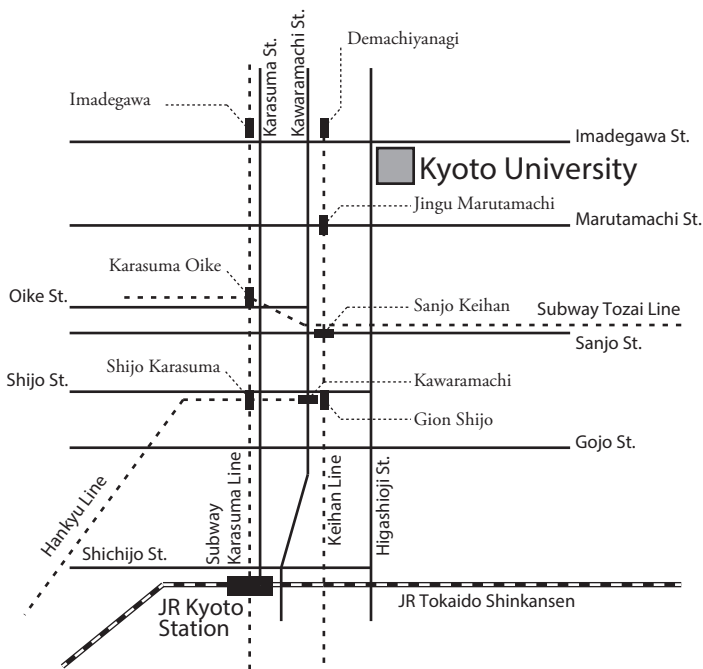

Access Map

Access to Kyoto Station from Kansai International Airport

The following is a guide to transportation options from Kansai International Airport to JR (Japan Railway) Kyoto Station.

Other methods include shared shuttle taxis (fare required) that take each passenger directly to their destination.

1) Train: JR Airport Express "Haruka"

2) Airport Limousine Bus

Transportation to Campus

*Bound for Kitaoji Bus Terminal via Higashiyama Street.

Kyoto University Yoshida Campus