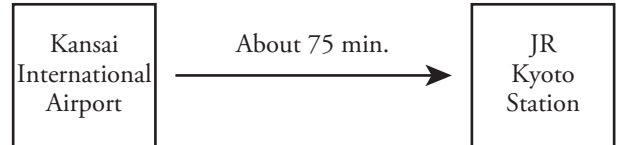

1) Train: JR Airport Express "Haruka"