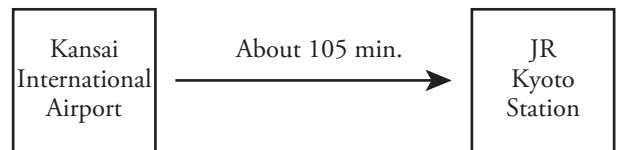

2) Airport Limousine Bus